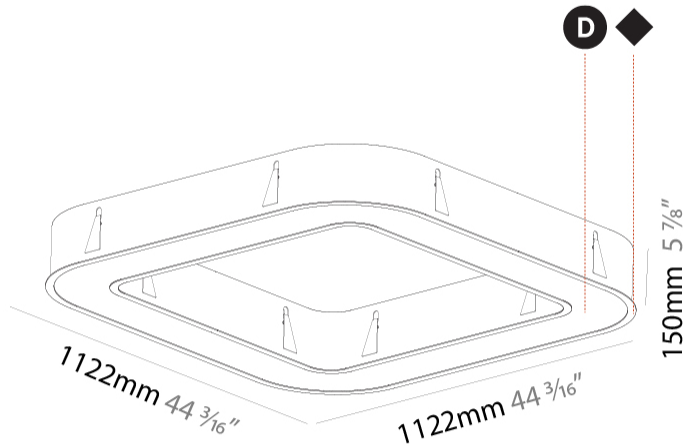

GENERAL

Series: Glorious
Subseries: Glorious Quantum
Brand: Prolicht
Division: Architectural
Mounting Type: Recessed
Mounting Location: Ceiling
Subcategory: Ambient

PHYSICAL

Shape: Square
Length (mm): 1122
Length (in): 44 ³/₁₆
Width (mm): 1122
Width (in): 44 ³/₁₆
Height (mm): 150
Height (in): 5 ⁷/₈
Min. Recessing Depth (mm): 160
Min. Recessing Depth (in): 6 ⁵/₁₆
Light Distribution: Direct
Weight (kg): 16.085
Weight (lbs): 35.39
Diffuser: PMMA - Opal or Micro-Prism
Fixture Finish: SSR / BKV / CWI / CRY / HAB / LAG / UFT / ITA / RUA / RUR / MIC / FTG / MYG / TWT / LOD / PUS / FRO / FUP / KIA / POP / BLS / SPG / MEY / GOH / GUM / CHC / COM / ABZ / JAG / OBR / MOS / ROR
Fixture Material: Aluminum

ELECTRICAL

Lamp Type: LED (Zhaga Standard)
Input Wattage (W): 60
Total Output Wattage (W): 48 / 38.4 (3500K)
Dimming: Non-Dimming / Phase Dimming (120Vac only) / 0-10V Dimming
Driver Included: Yes
Driver Location: Integrated
Driver Type: Constant Current - 120 / 277Vac
Driver Class: Class 2
Input Voltage (V): 120 - 277
Constant Current (MA): 350 / 1200 (3500K)

LED

Color Temperature (°K): 3000 / 3500 / 4000
Max. Delivered Lumen (lm): 5540 / 5733 / 5850
CRI: >80 CRI
Efficiency (%): 65
Lamp Life (hrs): 50000

OPTICAL

RATINGS AND CERTIFICATIONS

Certified By: Certified for North American Standards
IP rating: IP20